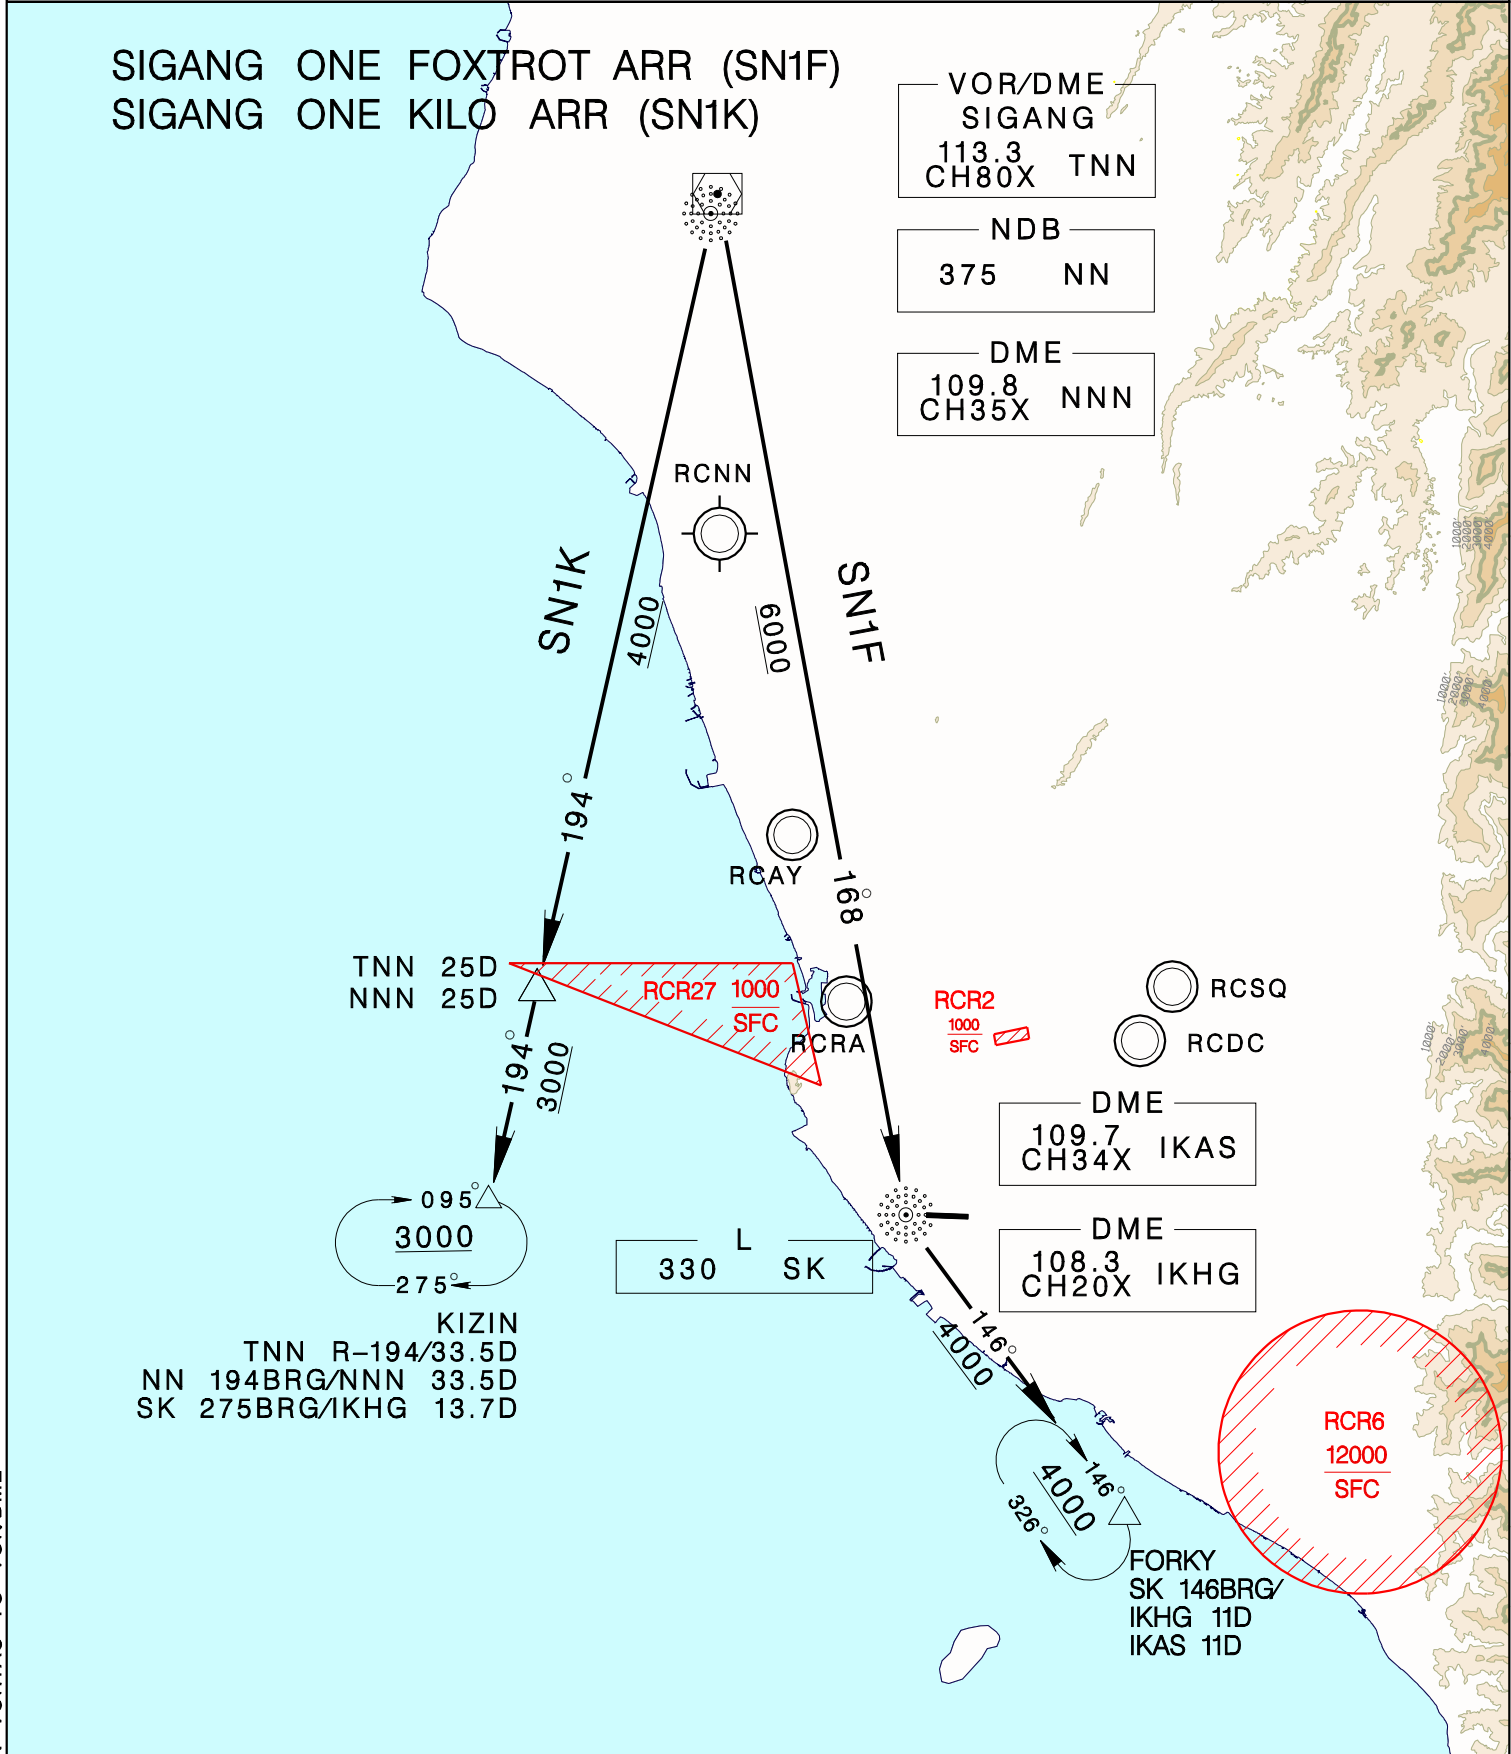

TAIPEI ACC 126.7	KAOHSIUNG APP 124.7 125.7	ATIS 127.8	VAR 3° W	
Apt Elev: 31'		Trans Level: FL130		
BEARINGS ARE MAGNETIC; DISTANCES ARE NAUTICAL MILES; ELEVATIONS, HEIGHTS IN FEET				

REV: CHG TNN VORTAC TO VOR/DME

SN1F:  
Depart TNN/NN, track TNN R-168/NN 168BRG to SK, then track SK 146BRG to FORKY.

SN1K:  
Depart TNN/NN, track TNN R-194/NN 194BRG to KIZIN.